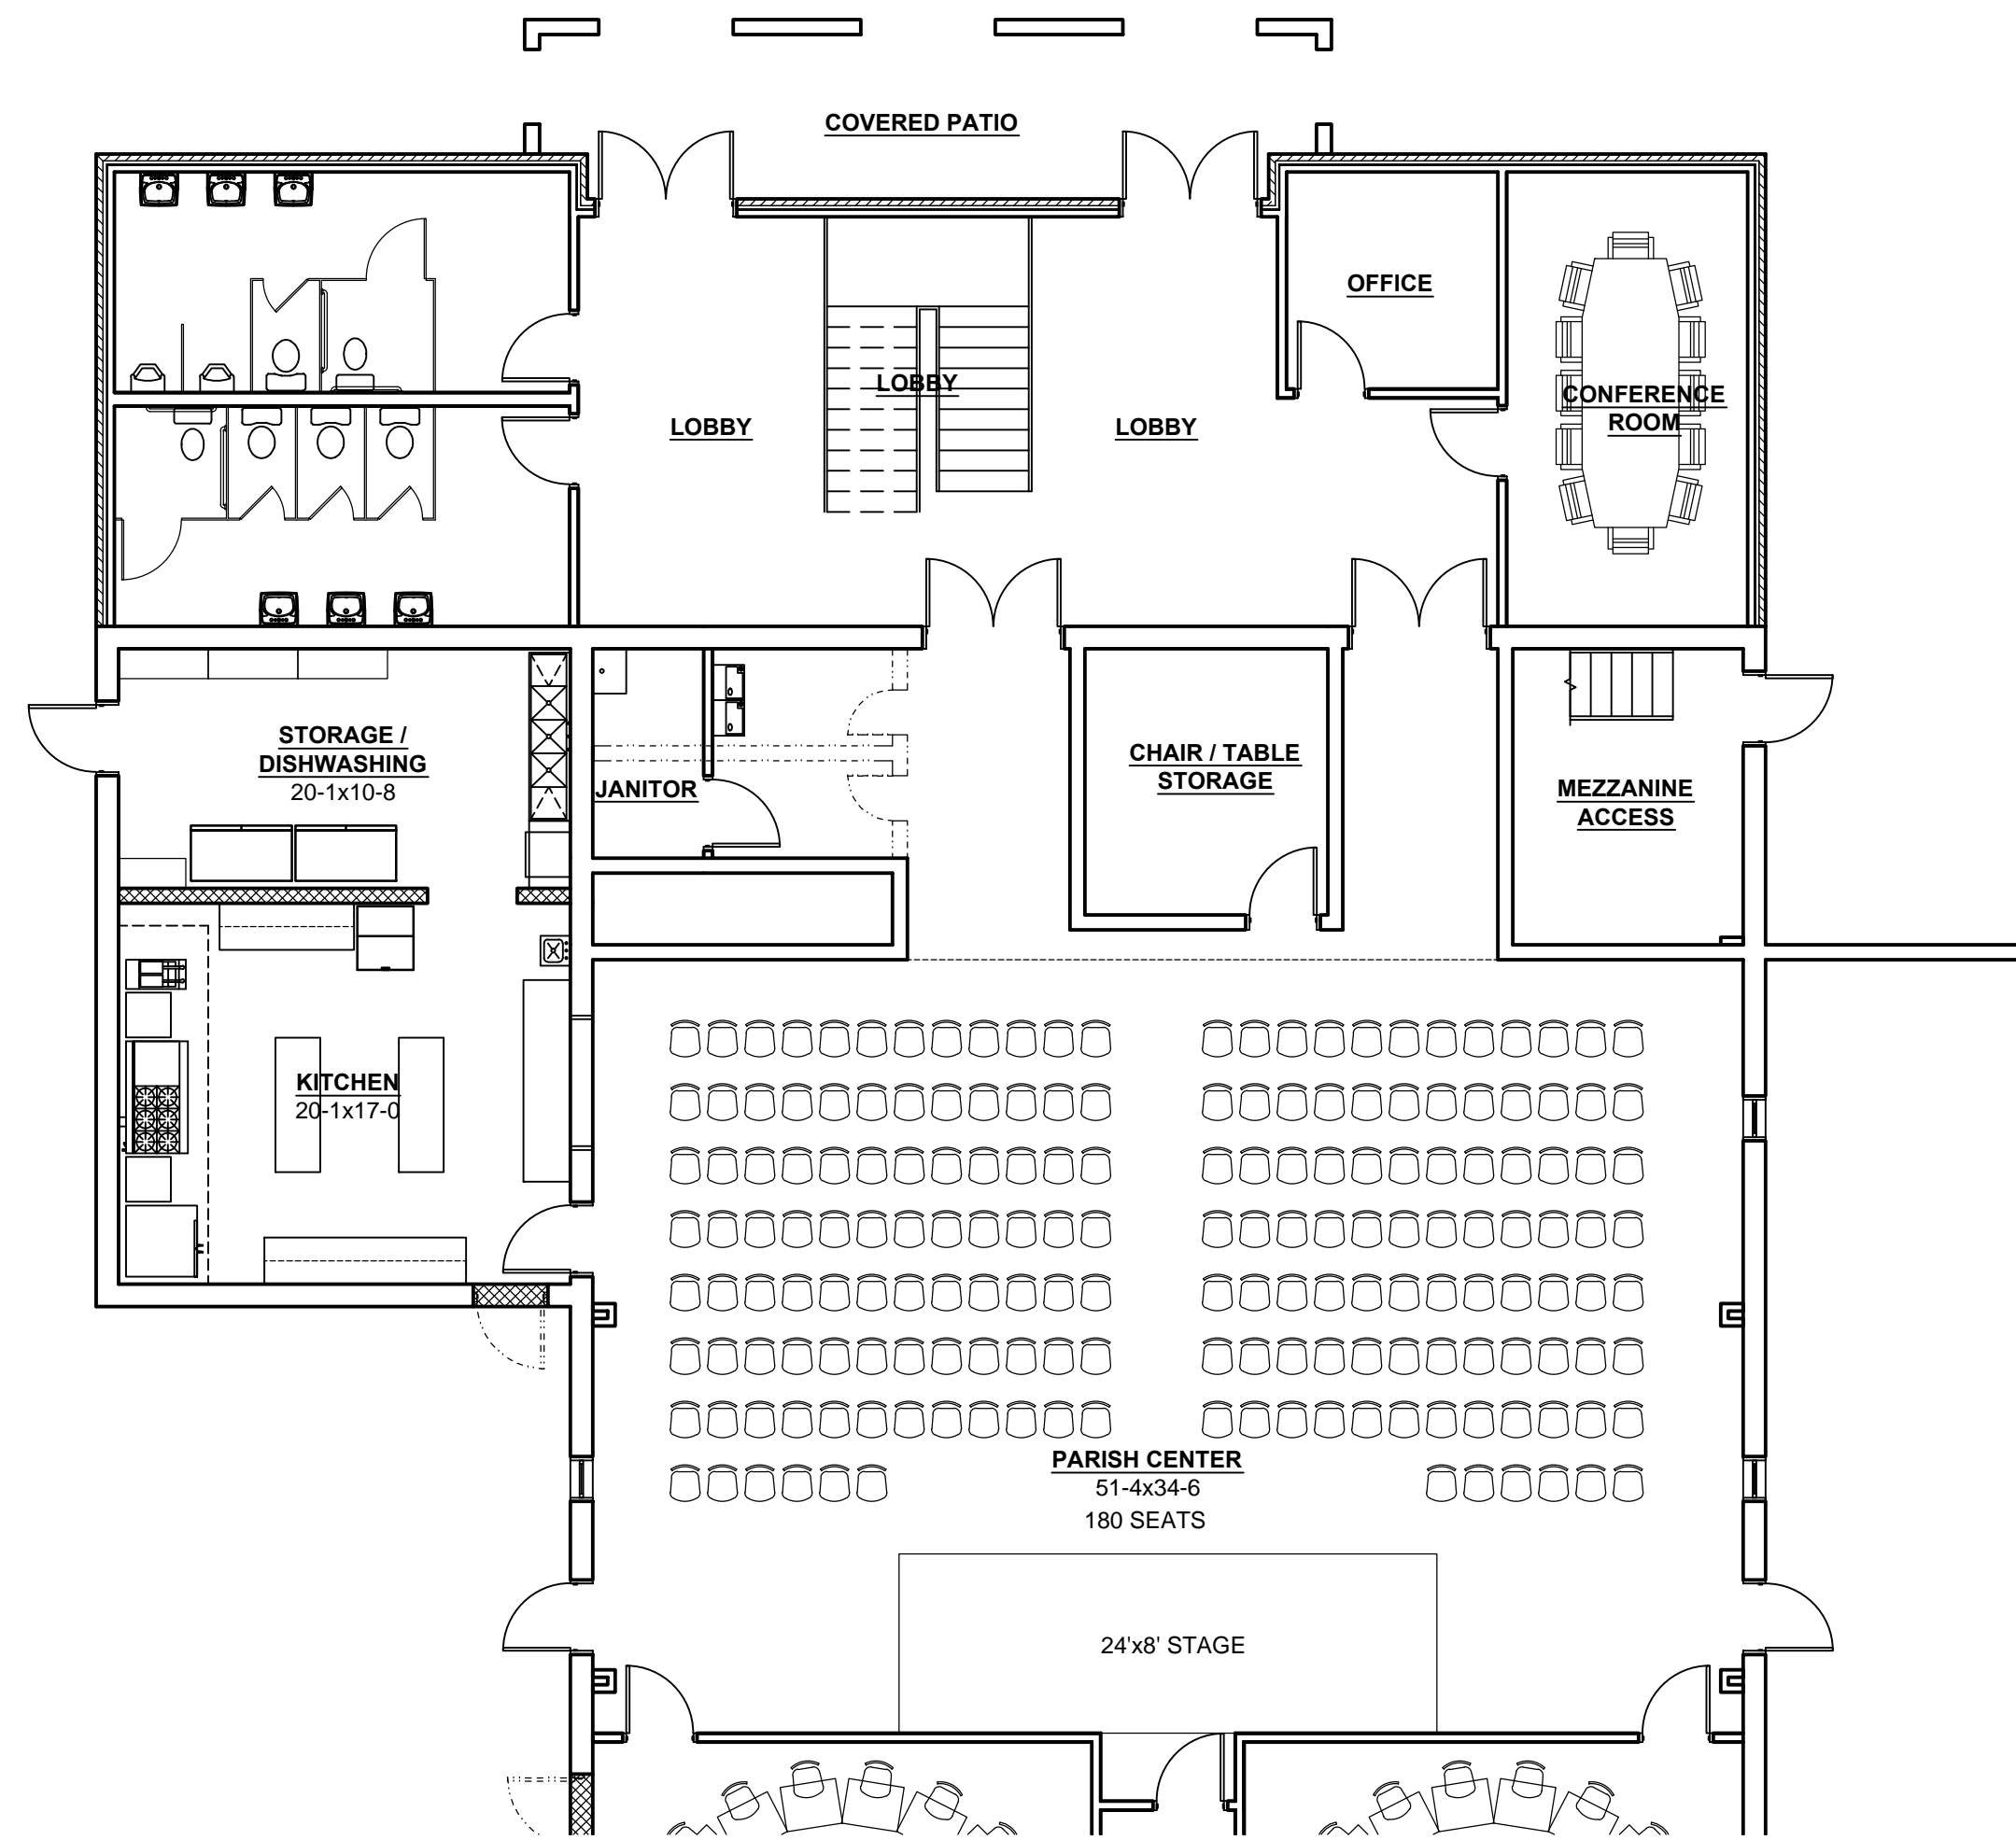

SECOND FLOOR PLAN / EXISTING MEZZANINE PLAN

1/8"

AUDITORIUM / LECTURE SEATING ARRANGEMENT

1/8"

PRELIMINARY FLOOR PLAN - BANQUET / RECEPTION SEATING

1/8"

EXISTING BUILDING RENOVATION FOR
OUR LADY OF THE ROSARY
GREENVILLE, SOUTH CAROLINA